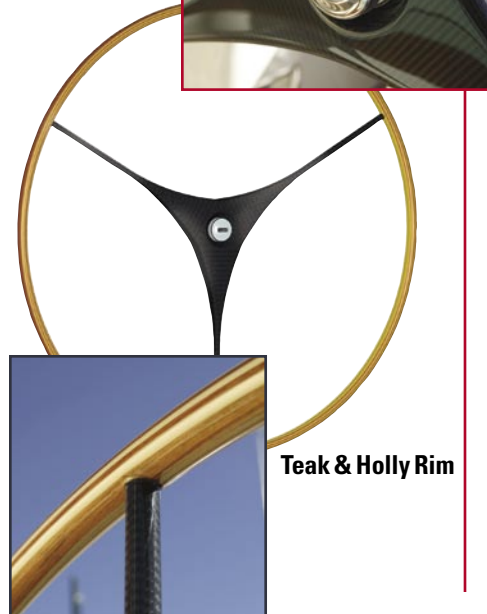

YACHT WHEELS

Connecting You With Your Passion™

TRI-SPOKE COMPOSITE HYBRID WHEEL

Edson's Tri-Spoke Composite Hybrid Wheels are elegant, and lightweight, yet extremely strong - making them ideal for race boats, high-performance cruisers and twin-wheel layouts. The one piece hub/spoke moulding provides a robust connection to the steerer, while retaining its streamlined appearance through the tapered transition to the three sleek spokes. This feature also offers the ability to easily reach through the wheel to access pedestal mounted instruments - free from interference. The Tri-Spoke Wheels features a unique blend of materials to achieve significant weight savings with a contemporary styled wheel. The integral hub and spokes are molded in carbon and are designed for rigidity and strength. A machined stainless hub insert insures a precision fit on the sheel shaft. The rim is available in either lightweight alloy, covered in leather or Pro-Grip™, or teak and holly, hand-made by master craftsmen and shaped for the perfect fit in your hand.

Wheel Selection Guide

Wheel Diameter	Approx. Weight (lbs / kg)	Teak& Holly Rim Order #	Leather Covered Alloy Rim Order # *	Comfort Grip Alloy Rim Order # *
40" / 1016mm	5.6lbs / 2.6kg	637TK-40	637LE-40	637CG-40
44" / 1118mm	6.6lbs / 3.0kg	637TK-44	637LE-44	637CG-44
48" / 1219mm	7.5lbs / 3.4kg	637TK-48	637LE-48	637CG-48
54" / 1372mm	8.2lbs / 3.7kg	639TK-54	637LE-54	637CG-54

NOTE: Specify Clear Coat Carbon or optional Black or White

* Specify Dove Gray or Buck Tan Leather

Leather Covered Rim

Teak & Holly Rim

Edson Carbon Tri-Spoke Wheels shown on the TP-52 Orlanda

For more information or to place an order, call Edson Customer Service at (508) 995-9711 or Edson Europe at (44) 23 9249 2233