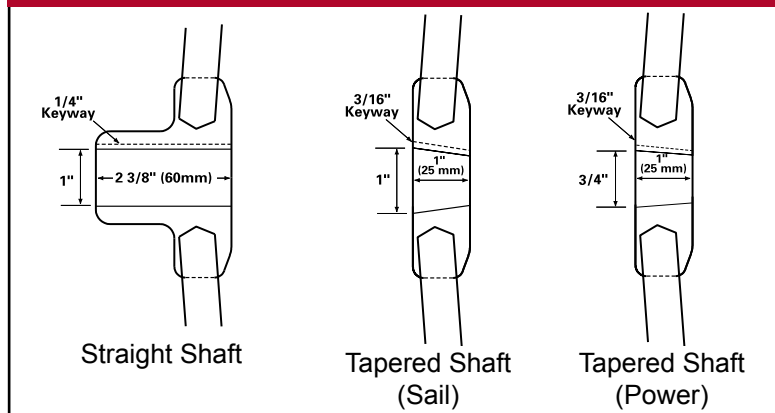

Wheel Hub Dimensions

For more information or to place an order, call Edson Customer Service at (508) 995-9711 or Edson Europe at (44) 23 9249 2233