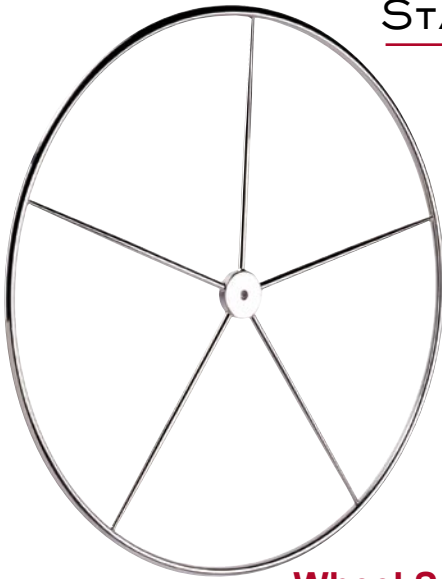

YACHT WHEELS

Connecting You With Your Passion™

STAINLESS DESTROYER WHEEL

The classic Edson Destroyer® Wheel will add distinction and value to any boat. Available in sizes ranging from 18" (457mm) to 60" (1520mm), they feature an attractive dished shape and tapered hollow spokes. Elegant yet strong, these wheels have a timeless appearance that will look great on any style of sailboat. The "D" shaped rim is comfortable in your hands and the optional Leather Wheel Rim Cover will make those long hours at the helm less tiresome. Edson Destroyer Wheels are available with either a 1" straight hub or a tapered hub, both precision machined to ensure an exact fit to your steering shaft.

The classic Edson Destroyer® Wheel will add distinction and value to any boat. Available in sizes ranging from 18" (457mm) to 60" (1520mm), they feature an attractive dished shape and tapered hollow spokes. Elegant yet strong, these wheels have a timeless appearance that will look great on any style of sailboat. The "D" shaped rim is comfortable in your hands and the optional Leather Wheel Rim Cover will make those long hours at the helm less tiresome. Edson Destroyer Wheels are available with either a 1" straight hub or a tapered hub, both precision machined to ensure an exact fit to your steering shaft.