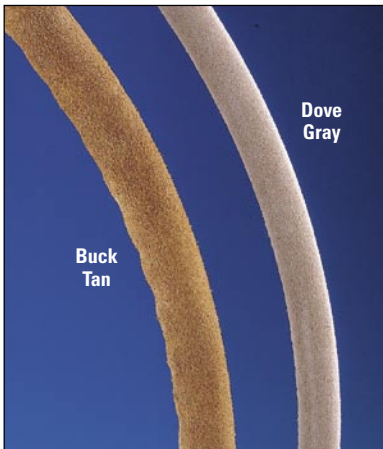

For more information or to place an order, call Edson Customer Service at (508) 995-9711 or Edson Europe at (44) 23 9249 2233