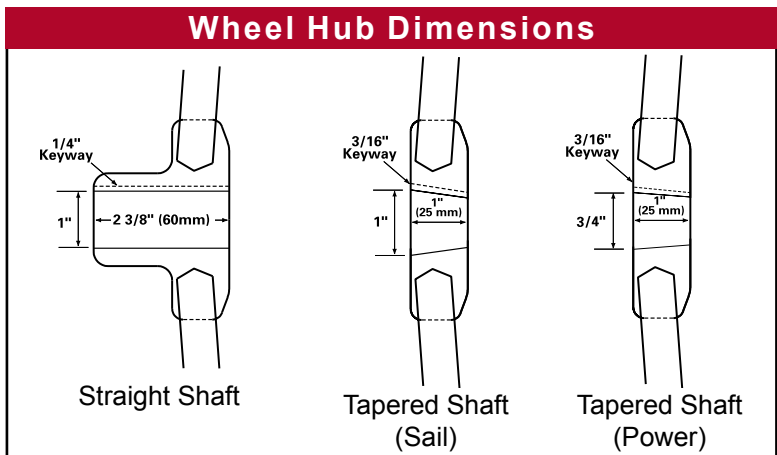

For more information or to place an order, call Edson Customer Service at (508) 995-9711 or Edson Europe at (44) 23 9249 2233